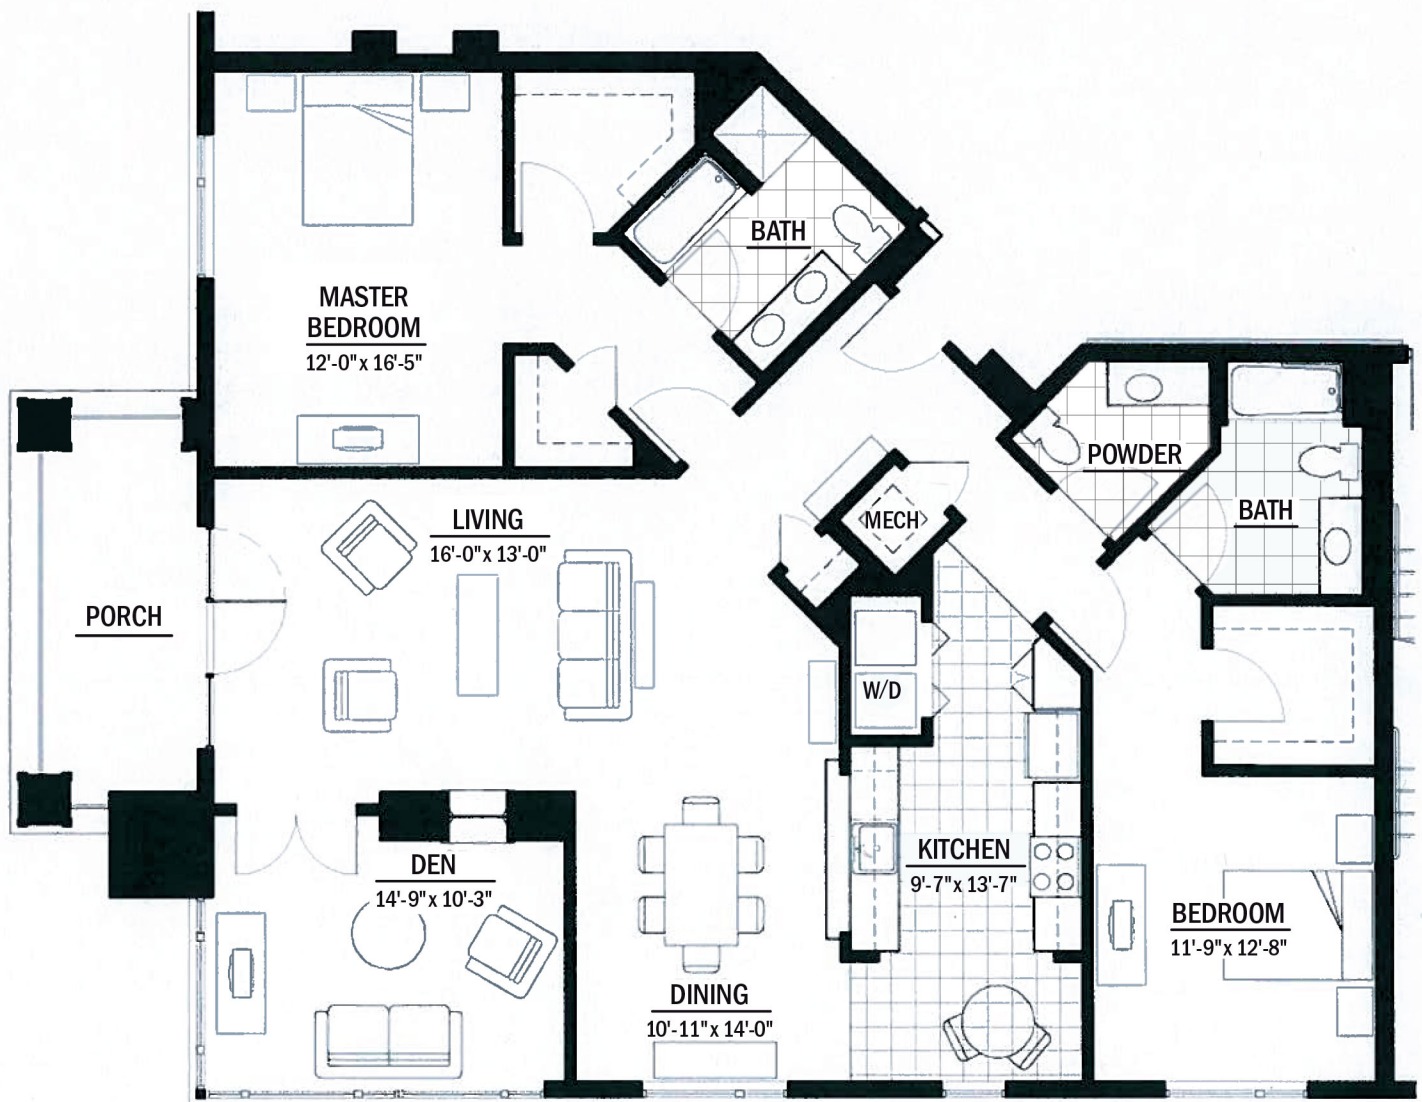

THE BRUSH HILL RESIDENCES

Deluxe Two Bedroom with Den 1,791 Square Feet

The dimensions, size, configuration, and other information contained in this floor plan are meant to be illustrative only, are not to scale, and are subject to change without notice.