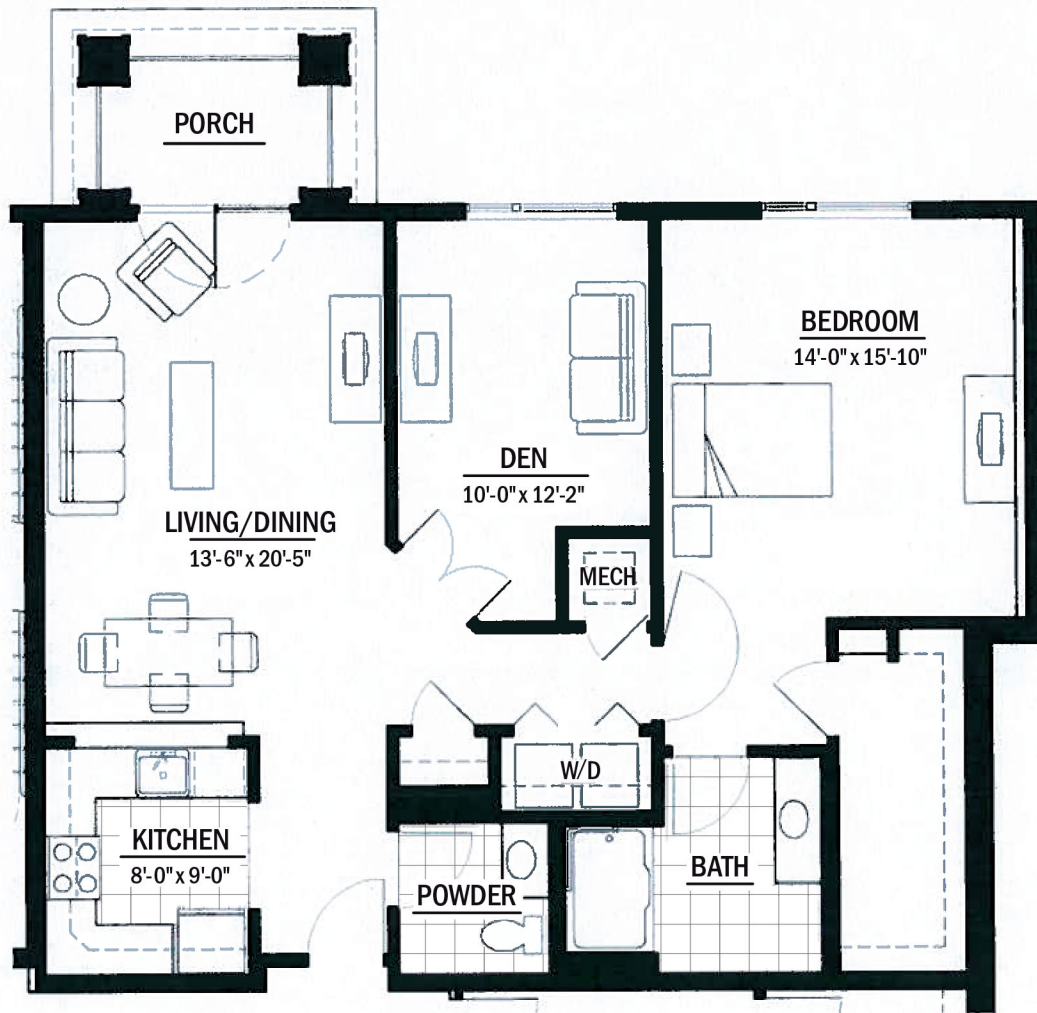

THE BRUSH HILL RESIDENCES

One Bedroom with Den
1,146 Square Feet

The dimensions, size, configuration, and other information contained in this floor plan are meant to be illustrative only, are not to scale, and are subject to change without notice.